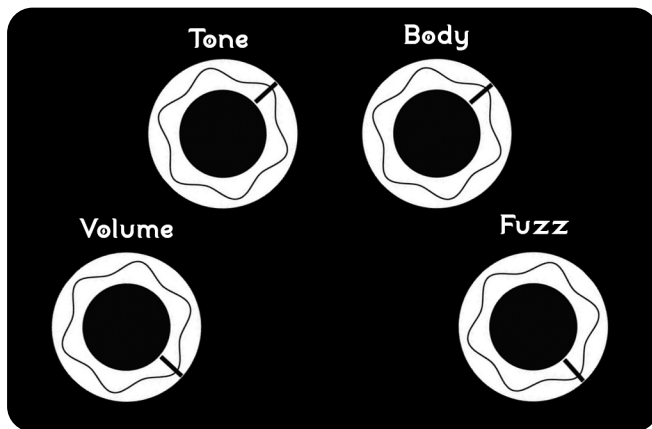

SOMA

HYBRID FUZZ DEVICE

Soma is the Massif circuit with the tone stack and output stage of the EHX Tall Font Russian

More grind than the Massif and now also full tonal control. You can get ultra compressed to EW territory all the way to huge big nasty tones. Hand selected transistors and the same quality components in all of our pedals make this a beast to behold.

Heavy and Saturated

More Glitch

More Fuzz

Don't forget about the internal Bias trim!

Thick and Fuzzy