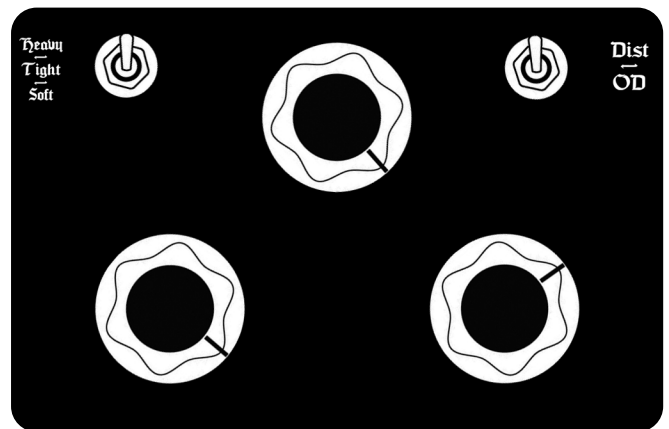

Massive and Fuzzy