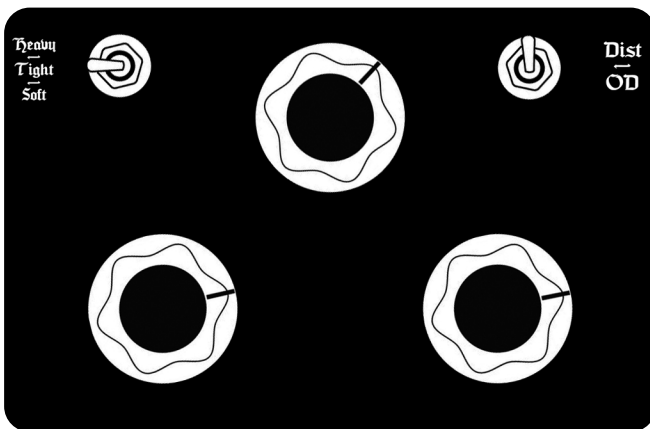

The Mountain

AUDICORY SIGNAL DISRUPTOR

The Mountain is a highly tuned OD/Dist/Fuzz circuit built for Sustain and Heaviness. The right toggle switches between Distortion and OD mode for when your using a clean amp or a distorted amp. The left toggle cycles through the clipping modes. 1st is a soft but still gainy, middle is heavier and the last is a huge and massive. The tone stack is adjusted so when you rotate it counter clockwise and on the last setting it gets a huge compressed Fuzz sound.

Tight and Cutting